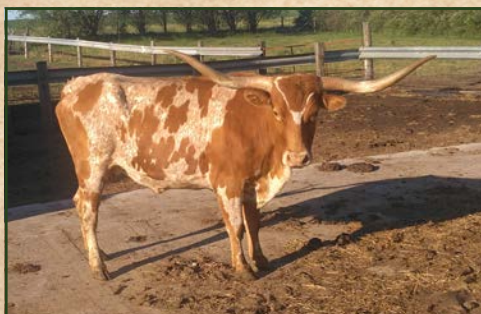

DK GLEEMING JUNE BUG

DK Longhorn Ranch, Darwyn and Renee Klarenbeek

DOB: 6/10/14   **PH#:** 4/4   **REG:** 271259
BREEDING: Exposed to Annex Free from 6/1/20-8/1/20

COMMENTS: OCV'd. Very gentle twisty horn cow. We have kept two bulls and two heifers out of this cow, she has been a very good producer for us. You can brush her anywhere.

OUTLAW WILLY [WINNING SKY
FIELD DANDY
GLEAMIZM [SHADOWIZM
GLEAMING FIELD