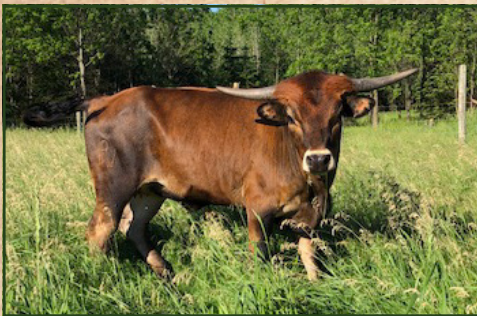

RVR SOUTHERN COMFROT

Ruby Valley Ranch, Luke and Jackie Multhauf

DOB: 2/26/19   **PH#:** 90   **REG:** 282466
BREEDING: Not exposed.

COMMENTS: Pretty parker brown heifer out of an all black Cowboy Catchit Chex son Electra Texa. Her dam is a mid 70's Sittin Bull daughter. She continues to have more black color coming out. Southern Comfort has not been exposed.

ELECTRA TEXA 164 [COWBOY CATCHIT CHEX
SHAMROCK 2SPOT VAN HORNE
T BAR W SITTIN STACEY [SITTIN BULL
SUNHAVEN COACH STACEY

20